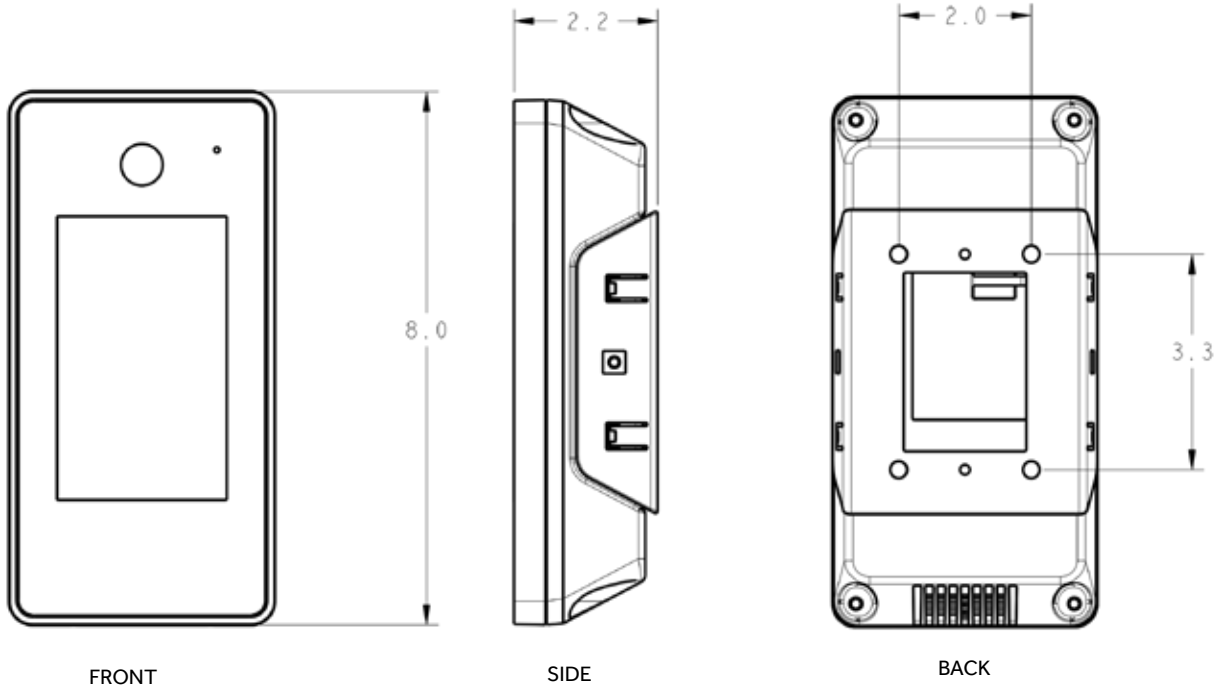

Weatherproof Rating

IP54

* LiftMaster uses phone.com exclusively

CAPXS

DATA SHEET

Smart Video Intercom - S
Section 28 13 00

Dimensions

Range