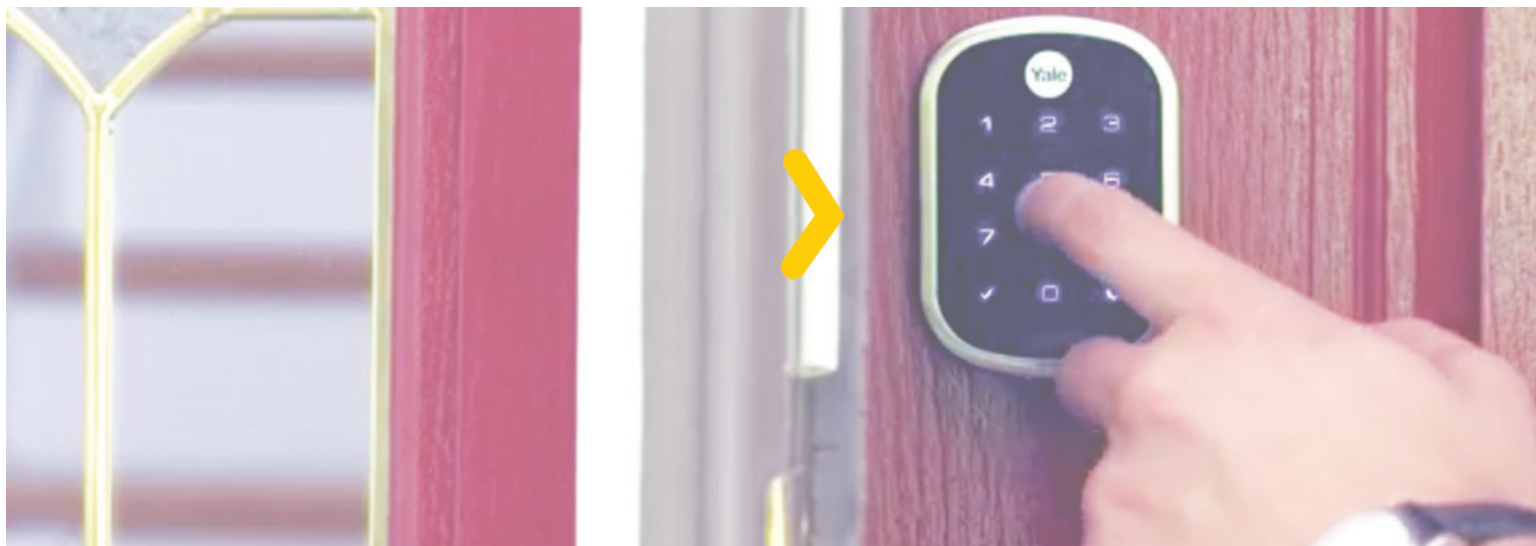

MYQ-SGC1WLM

myQ integrates with leading smart home platforms.
Visit myQ.com to learn more.

PRODUCT GUIDE LMBDBPACK-SN
SMART TOUCHSCREEN LMBDBPACK-OB
DEADBOLT

LiftMaster

STANDARD SPECS.

SHIPPING WEIGHT

4.55 Pounds

LOCK DIMENSION

1.8 x 3 x 3 inches

BATTERIES:

4 AA batteries required. (included)

COLOR(S)

Satin Nickel, Oil Rubbed Bronze

GRADE

Grade 2: A156.36 ANSI/BHMA