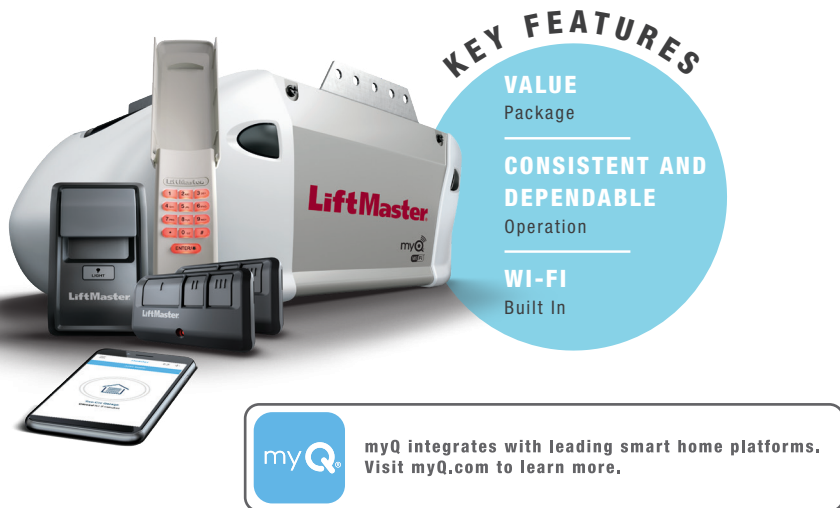

8 3 6 5 W - 2 6 7

1/2 HP AC CHAIN DRIVE WI-FI® GARAGE DOOR OPENER

A complete, reliable solution with powerful performance.

KEY FEATURES

VALUE
Package

CONSISTENT AND DEPENDABLE
Operation

WI-FI
Built In

myQ integrates with leading smart home platforms. Visit myQ.com to learn more.

RELIABLE

1/2 HP AC MOTOR IS PURPOSEFULLY DESIGNED AND BUILT TO LAST.

CHAIN DRIVE SYSTEM FOR STEADY PERFORMANCE AND INDUSTRIAL STRENGTH.

WARRANTY LIFETIME MOTOR, 1-YEAR PARTS.

SECURE

SECURITY+ 2.0® SAFEGUARDS GARAGE ACCESS BY SENDING A NEW CODE WITH EVERY CLICK.

POSILOCK® ELECTRONICALLY PROTECTS AGAINST FORCED OPENINGS.

ALERT-2-CLOSE SIGNALS WHEN A DOOR IS BEING CLOSED BY myQ®.

THE PROTECTOR SYSTEM® INVISIBLE LIGHT BEAM AUTO-REVERSES THE DOOR IF THERE IS AN OBSTRUCTION.

SMART

BUILT-IN WI-FI FOR THE EASIEST WAY TO CONNECT THE GARAGE.

myQ TECHNOLOGY ALLOWS USERS TO KNOW THEIR HOME IS SECURE.

REAL-TIME ALERTS INDICATE THE STATUS OF THE GARAGE DOOR VIA EMAIL OR PUSH NOTIFICATIONS.