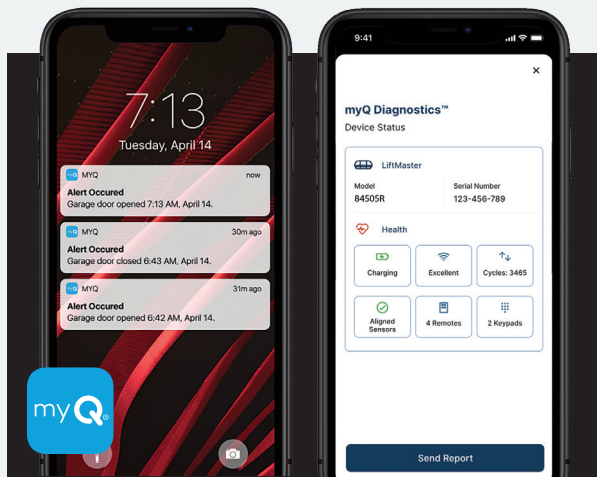

Smartphone Control

Control, secure and monitor the garage with the myQ app-anytime, from anywhere

Battery Backup

Lets you get in and out when the power is down

2-way communication

Hear what's happening in the garage. Includes adjustable volume and ability to enable or disable the mic through the myQ app

Quiet operation

An ultra-quiet DC motor and strong belt drive system ensures for comfortable living spaces near the garage

myQ Diagnostics Compatible

myQ Diagnostics in the myQ app provides real-time insights for your garage door via the Health Report. You will be sent alerts if an issue arises and you will be quickly connected to professional services if needed

Works with Amazon Key and Walmart+InHome

For convenient and secure In-Garage Delivery of Amazon and Walmart packages and groceries – watch deliveries happen in real-time

Do more with myQ

Use the myQ app to control, secure and monitor your garage and conveniently share and manage access to your home without sharing passcodes or keys. Also, take the hassle out of service repair and easily connect to a trusted Dealer through the myQ app.