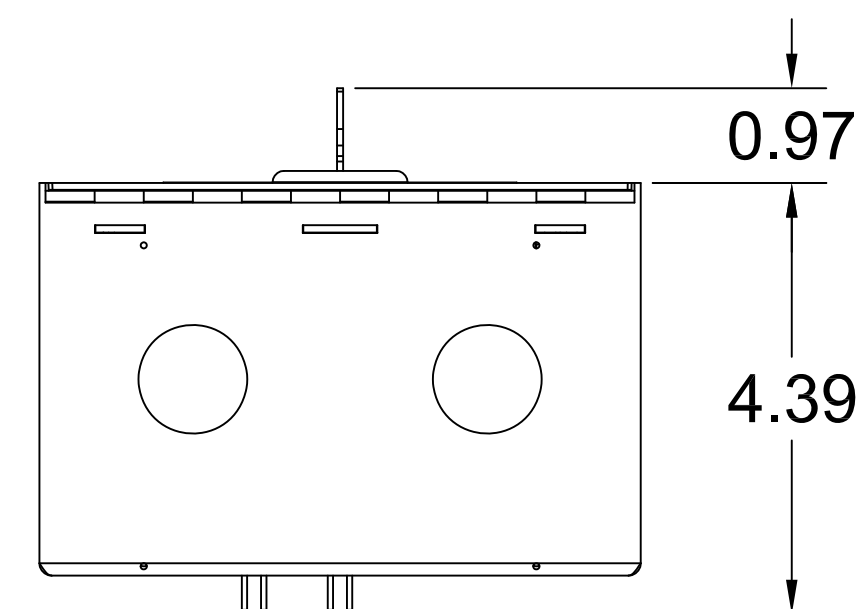

TOP VIEW

LEFT VIEW

FRONT VIEW

RIGHT VIEW

MOUNTING HOLES
(4 PLCS. FOR SURFACE MOUNT)

BACK VIEW

0.81 TYP.

1.53 TYP.

3.06 TYP.

MOUNTING HOLES
(4 PLCS. FOR PEDISTAL MOUNT)

ISOMETRIC VIEW
NOT TO SCALE

BOTTOM VIEW

CAPXM - SMART VIDEO
INTERCOM M

LiftMaster[®]

LIFTMASTER (CHAMBERLAIN GROUP, INC.)
ENGINEERED SERVICES

300 WINDSOR DR.
OAK BROOK, IL 60523