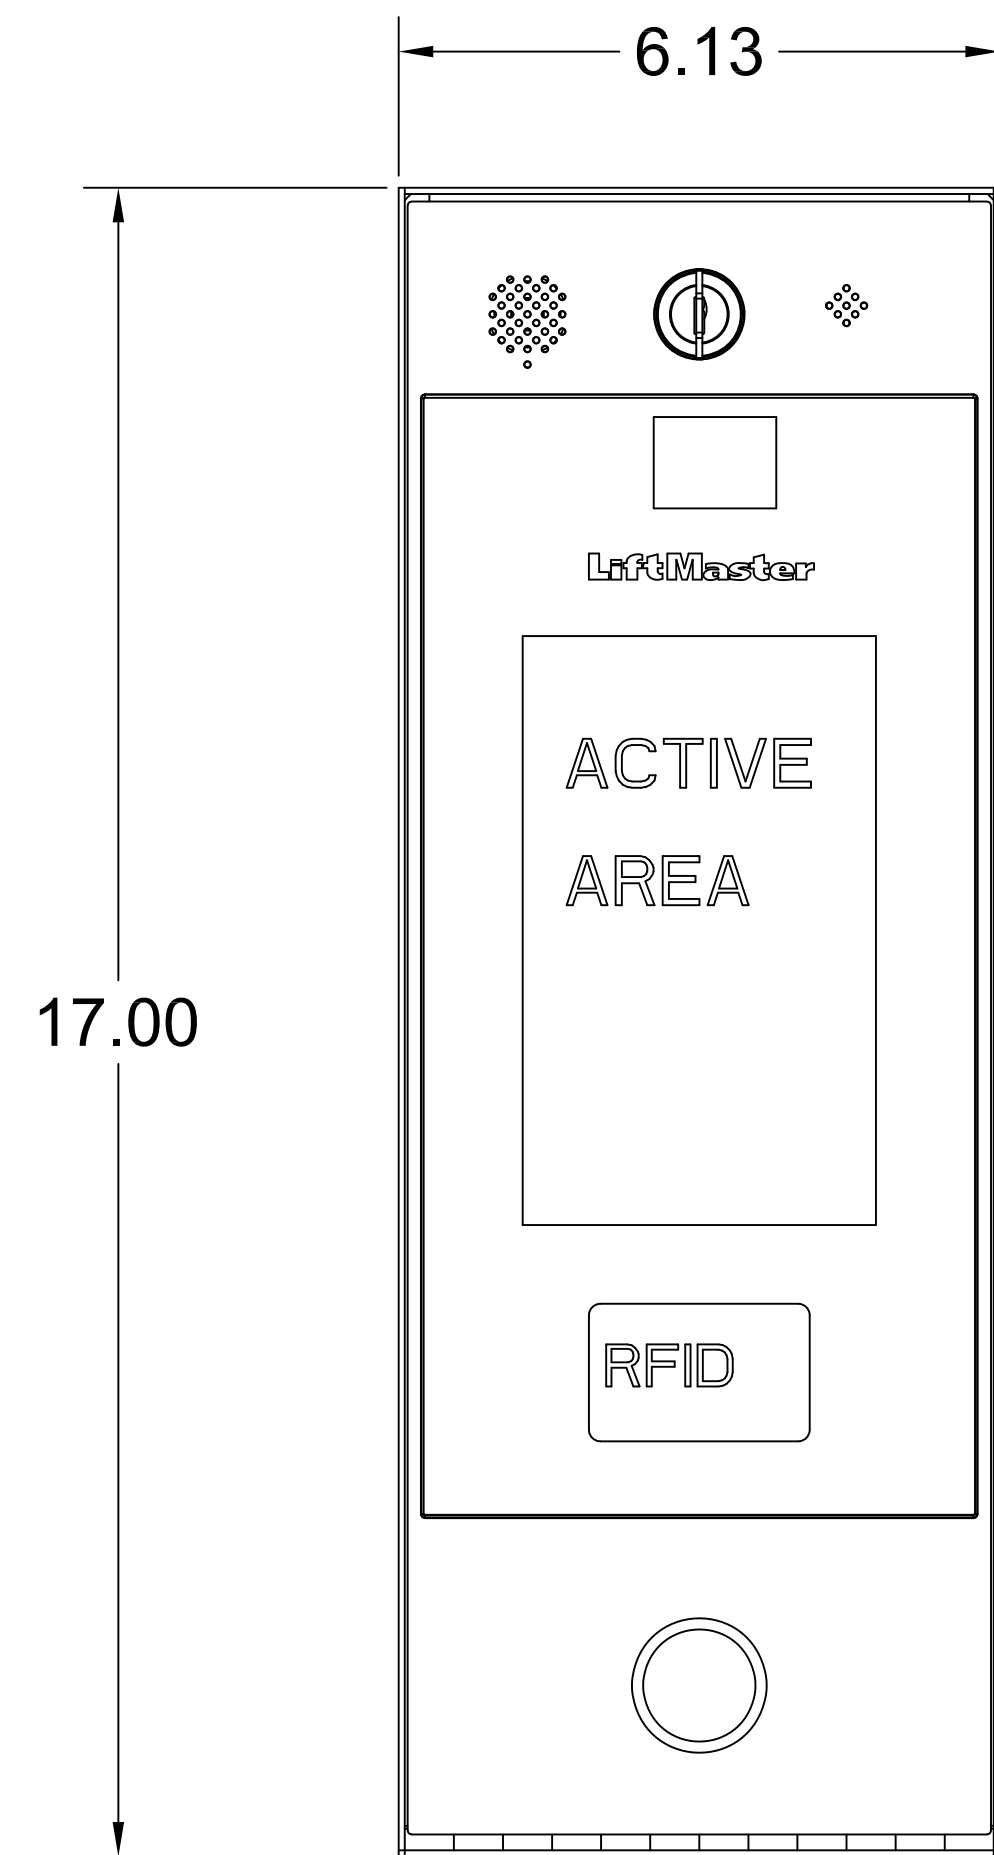

TOP VIEW

LEFT VIEW

FRONT VIEW

RIGHT VIEW

MOUNTING HOLES
(4 PLCS. FOR SURFACE MOUNT)

BACK VIEW

0.81 TYP.

1.53 TYP.

3.06 TYP.

MOUNTING HOLES
(4 PLCS. FOR PEDISTAL MOUNT)

ISOMETRIC VIEW
NOT TO SCALE

BOTTOM VIEW

CAPXM - SMART VIDEO
INTERCOM M

LiftMaster[®]

LIFTMASTER (CHAMBERLAIN GROUP, INC.)
ENGINEERED SERVICES

300 WINDSOR DR.
OAK BROOK, IL 60523