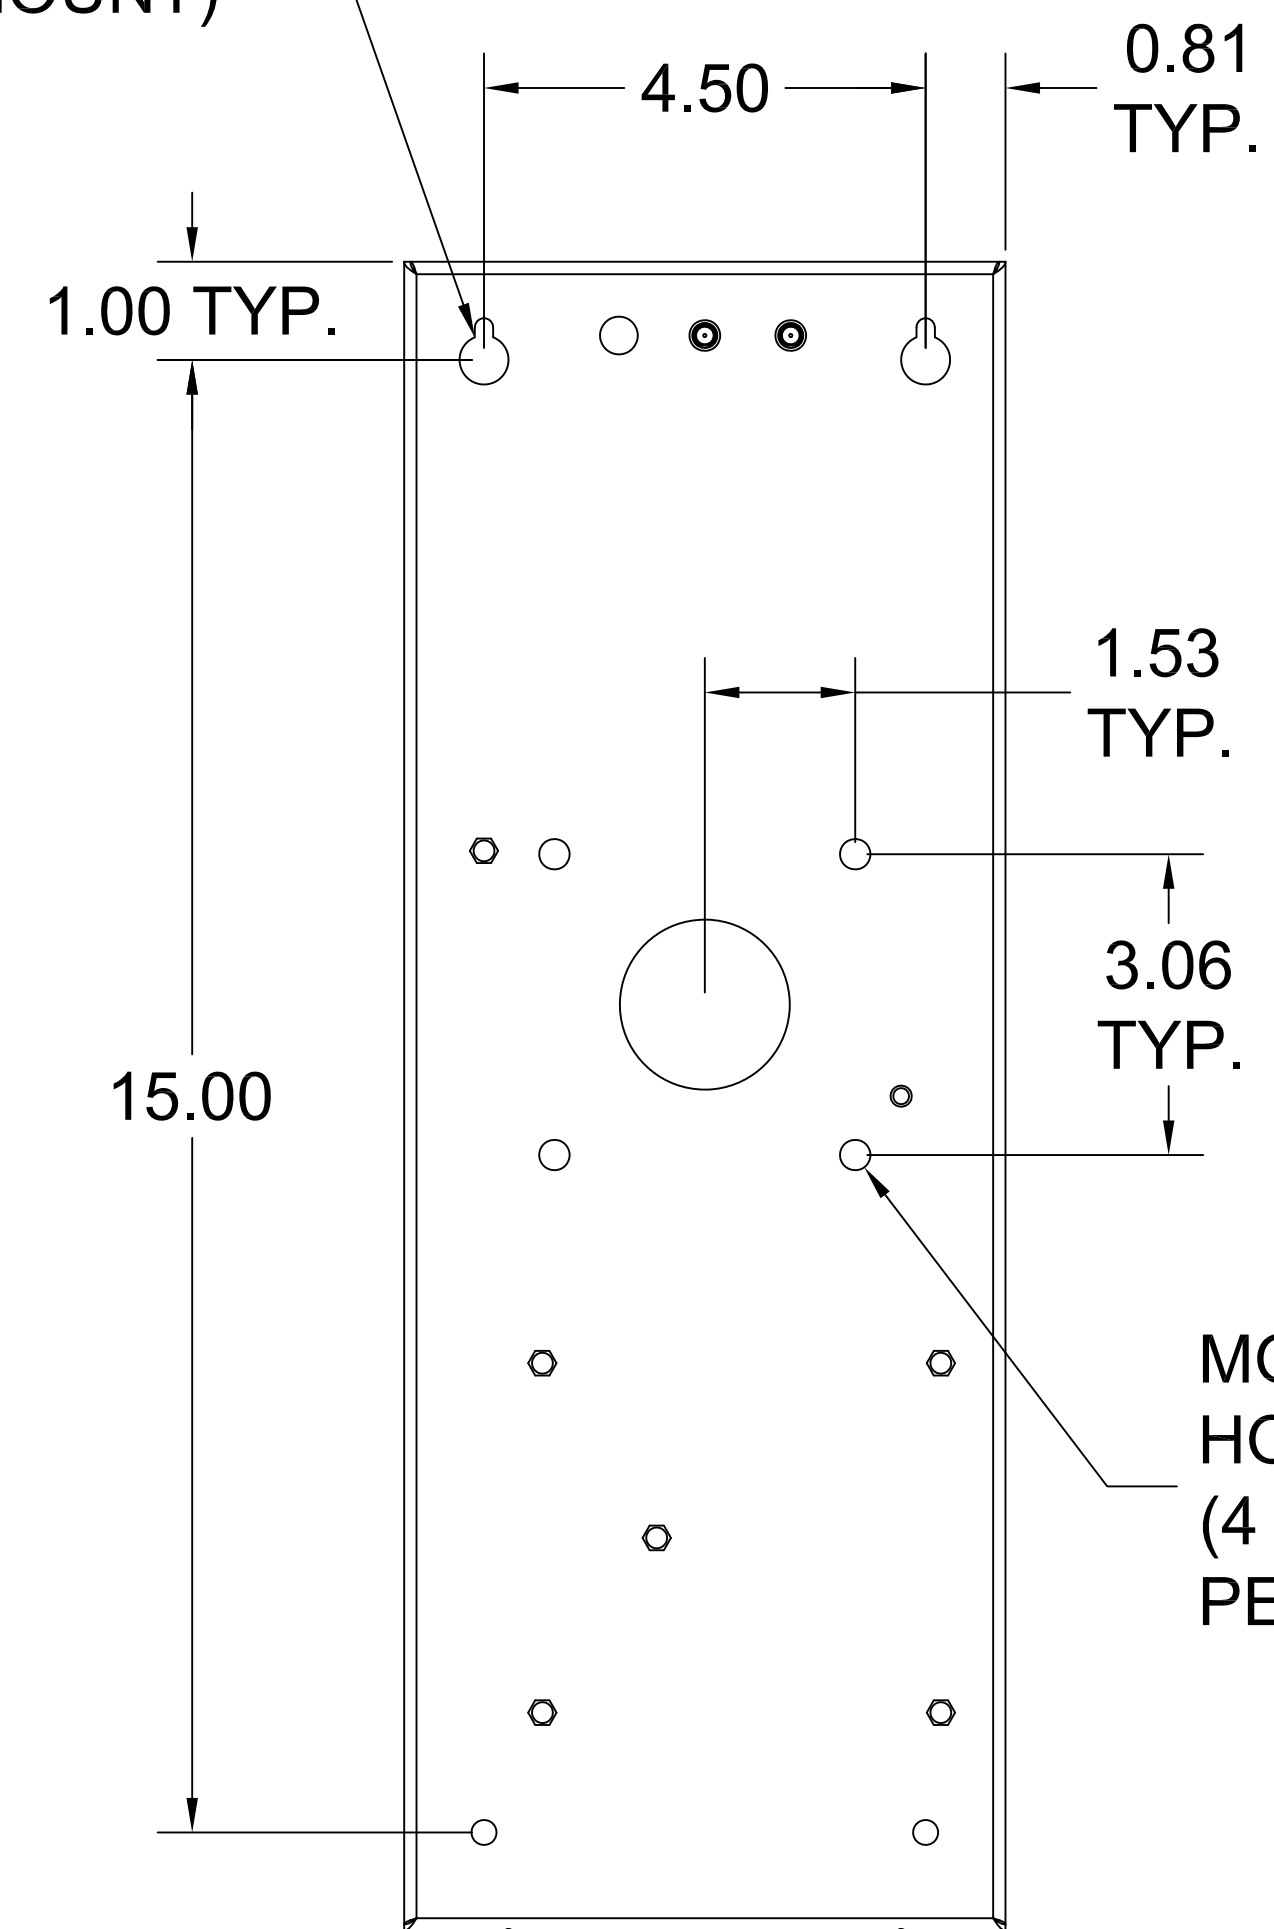

TOP VIEW

LEFT VIEW

FRONT VIEW

RIGHT VIEW

MOUNTING HOLES
(4 PLCS. FOR SURFACE MOUNT)

BACK VIEW

0.81 TYP.

1.53 TYP.

3.06 TYP.

MOUNTING HOLES
(4 PLCS. FOR PEDISTAL MOUNT)

ISOMETRIC VIEW
NOT TO SCALE

BOTTOM VIEW

CAPXM - SMART VIDEO
INTERCOM M

LiftMaster[®]

LIFTMASTER (CHAMBERLAIN GROUP, INC.)
ENGINEERED SERVICES

300 WINDSOR DR.
OAK BROOK, IL 60523

DRW. BY: B. MOFFETT

REVISION:

SHEET NO:

DATE: 06/24/2021

SCALE: NTS

TITLE: CAPXM

CAD FILE:

1/1