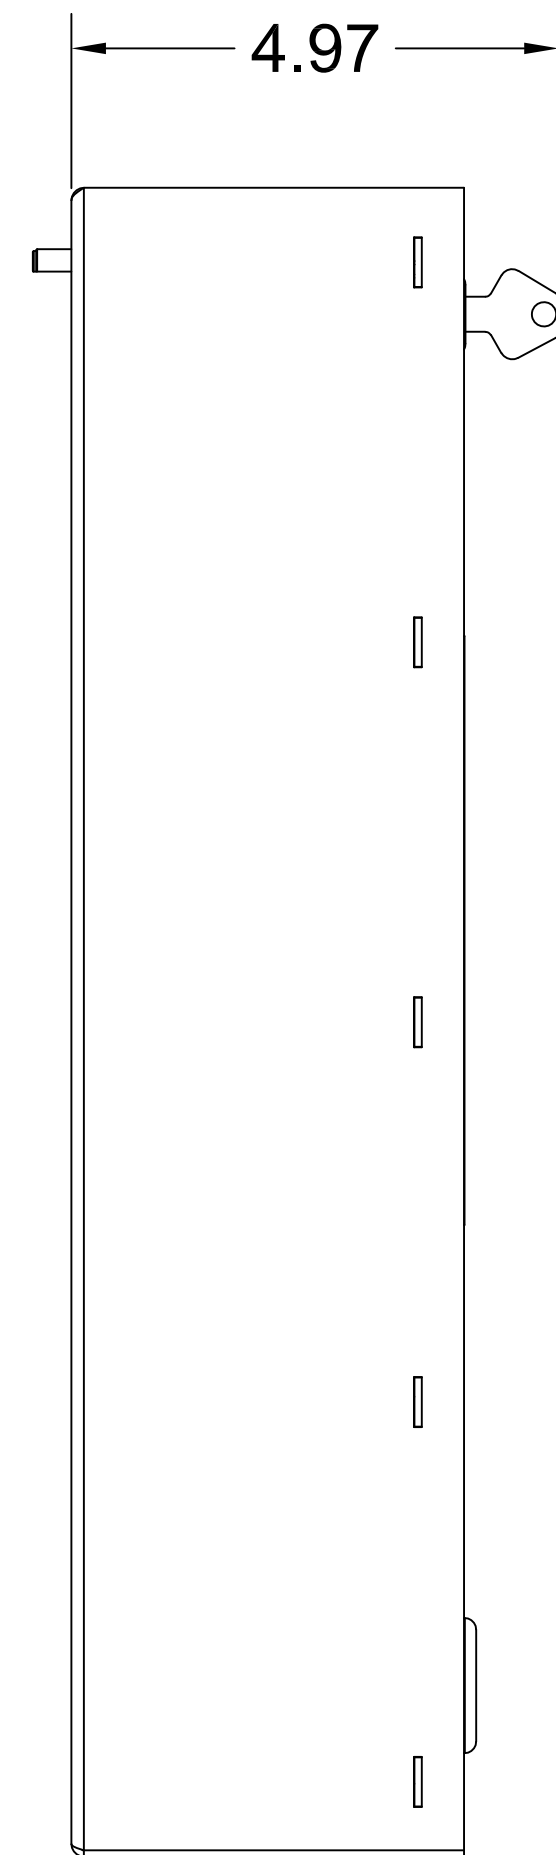

TOP VIEW

LEFT VIEW

FRONT VIEW

RIGHT VIEW

MOUNTING HOLES
(4 PLCS. FOR SURFACE MOUNT)

BACK VIEW

0.81 TYP.

1.53 TYP.

3.06 TYP.

MOUNTING HOLES
(4 PLCS. FOR PEDISTAL MOUNT)

ISOMETRIC VIEW
NOT TO SCALE

BOTTOM VIEW

CAPXM - SMART VIDEO
INTERCOM M

LiftMaster[®]

LIFTMASTER (CHAMBERLAIN GROUP, INC.)
ENGINEERED SERVICES

300 WINDSOR DR.
OAK BROOK, IL 60523