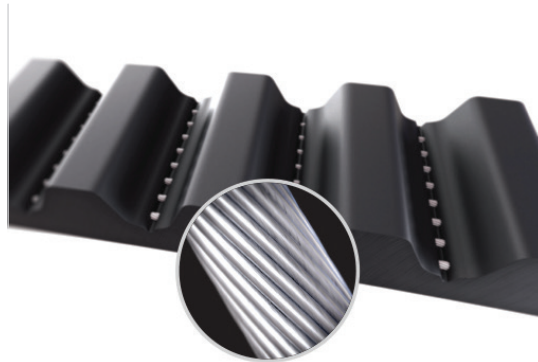

myQ® Smartphone Control

Monitor and control your garage from anywhere.

Belt Drive

Strong and durable Belt Drive operation for reliable performance.

Battery Backup

Open and close your garage door when the power is out.

Specifications

BATTERY BACKUP	• Access your garage door even during power outages.
DRIVE TYPE	• Belt drive for ultra-quiet operation.
COMPLETE CONNECTIVITY	• Close your garage door from anywhere, open it for anyone and get alerts with the myQ® App.
SAFE & SECURE	• Featuring the highest level of encryption and monitoring paired with your home's ISP and Wi-Fi router firewalls guard against hacking.
CALIFORNIA COMPLIANT	• Operate your garage door with battery backup in compliance with California SB-969.
POWERFUL	• Medium Lift Power System™.
PROVEN QUALITY	• The durable chain drive and rigorous quality testing of Chamberlain® ensures lasting performance.
PERFECT FIT	• Opener compatible with garage doors up to seven feet high.
WARRANTY	• 5 year belt, 6 year motor, 1 year parts.
BOX INCLUDES	• 3-button remote, wall control, safety sensors, battery and instruction manual.
ABOUT CHAMBERLAIN	• The largest and most dependable garage door opener manufacturer in North America.