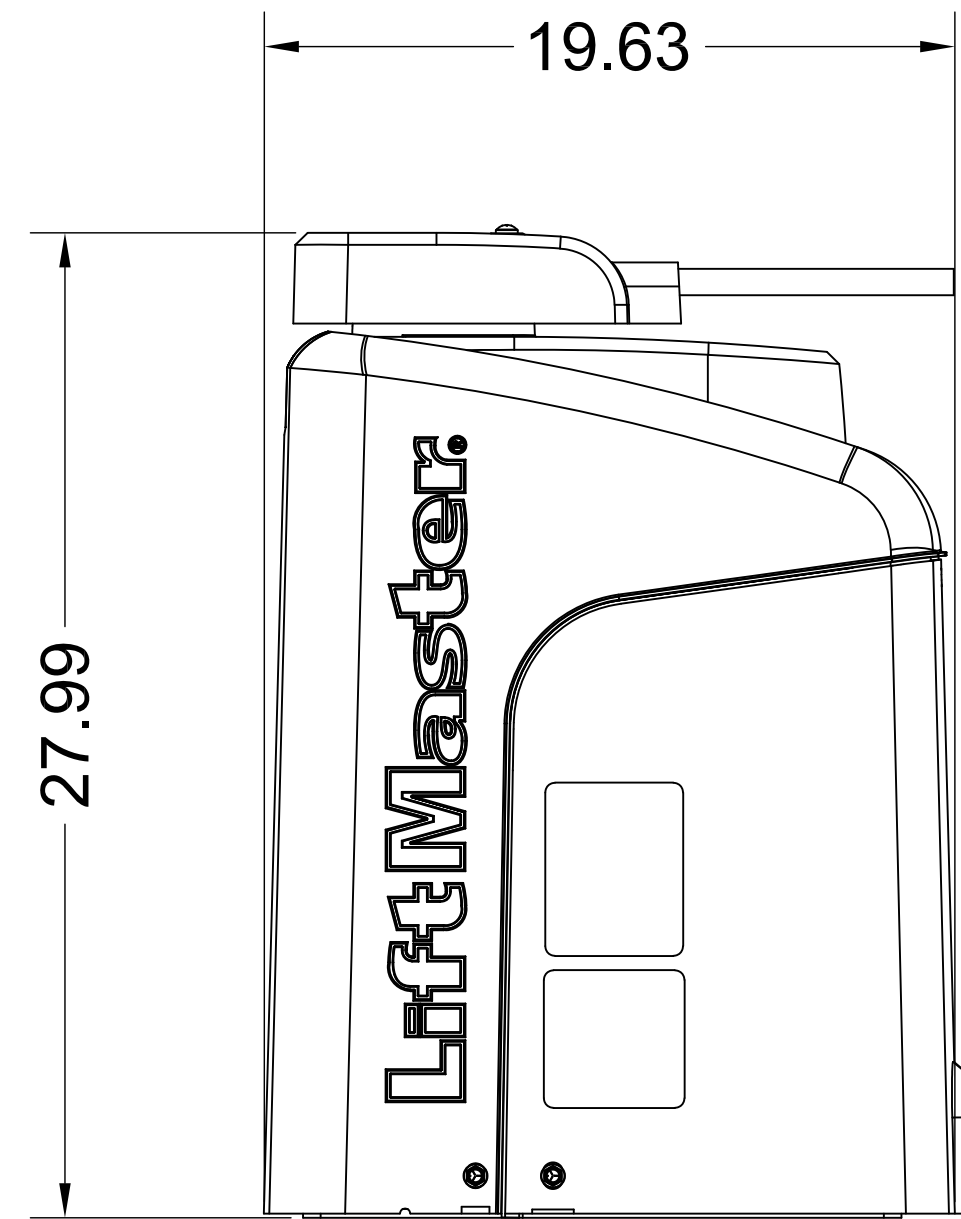

TOP VIEW

LEFT VIEW

FRONT VIEW

RIGHT VIEW

BOTTOM VIEW

(CSW24U) 24VDC HIGH-TRAFFIC COMMERCIAL SWING GATE OPERATOR

		300 WINDSOR DR. OAK BROOK, IL 60523 PHONE: (630) 418-6516 FAX: (630) 516-7059
DRW. BY: B. MOFFETT DATE: 07/10/2019 TITLE: CSW24U SWING GATE OPERATOR CAD FILE: -	REVISION: SCALE: NTS	SHEET NO: 1/1