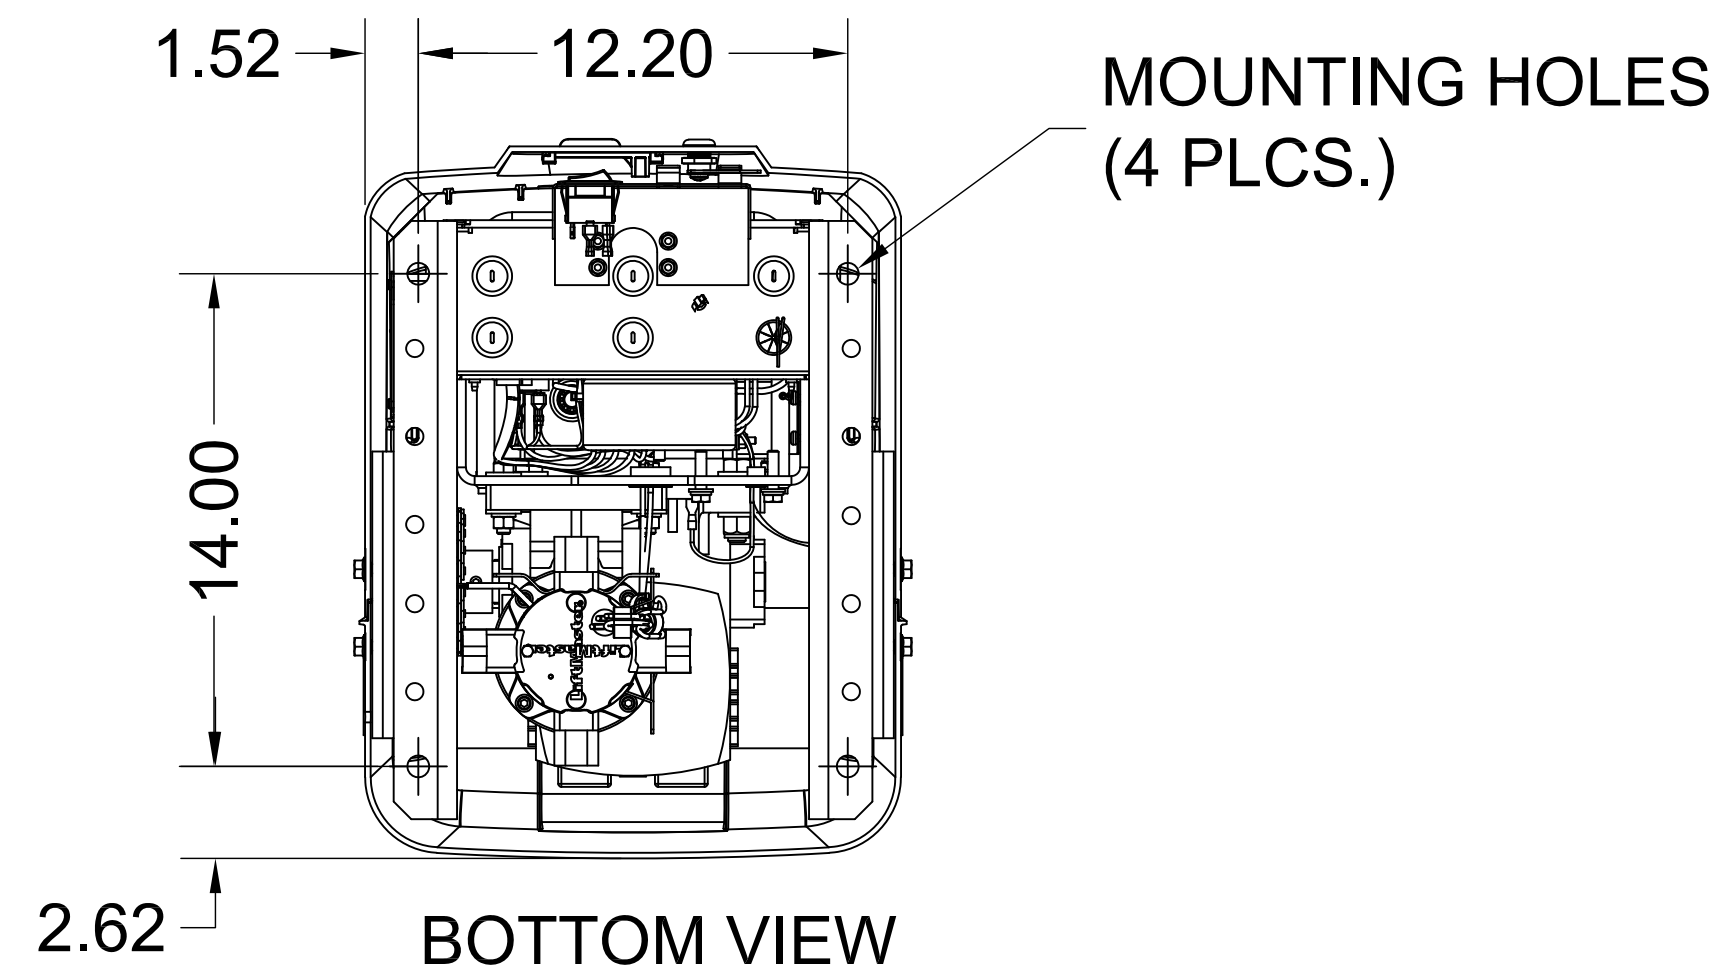

TOP VIEW

LEFT VIEW

FRONT VIEW

RIGHT VIEW

BOTTOM VIEW

(CSW24U) 24VDC HIGH-TRAFFIC COMMERCIAL SWING GATE OPERATOR

		300 WINDSOR DR. OAK BROOK, IL 60523 PHONE: (630) 418-6516 FAX: (630) 516-7059
DRW. BY: B. MOFFETT DATE: 07/10/2019 TITLE: CSW24U SWING GATE OPERATOR CAD FILE: -	REVISION: SCALE: NTS	SHEET NO: 1/1