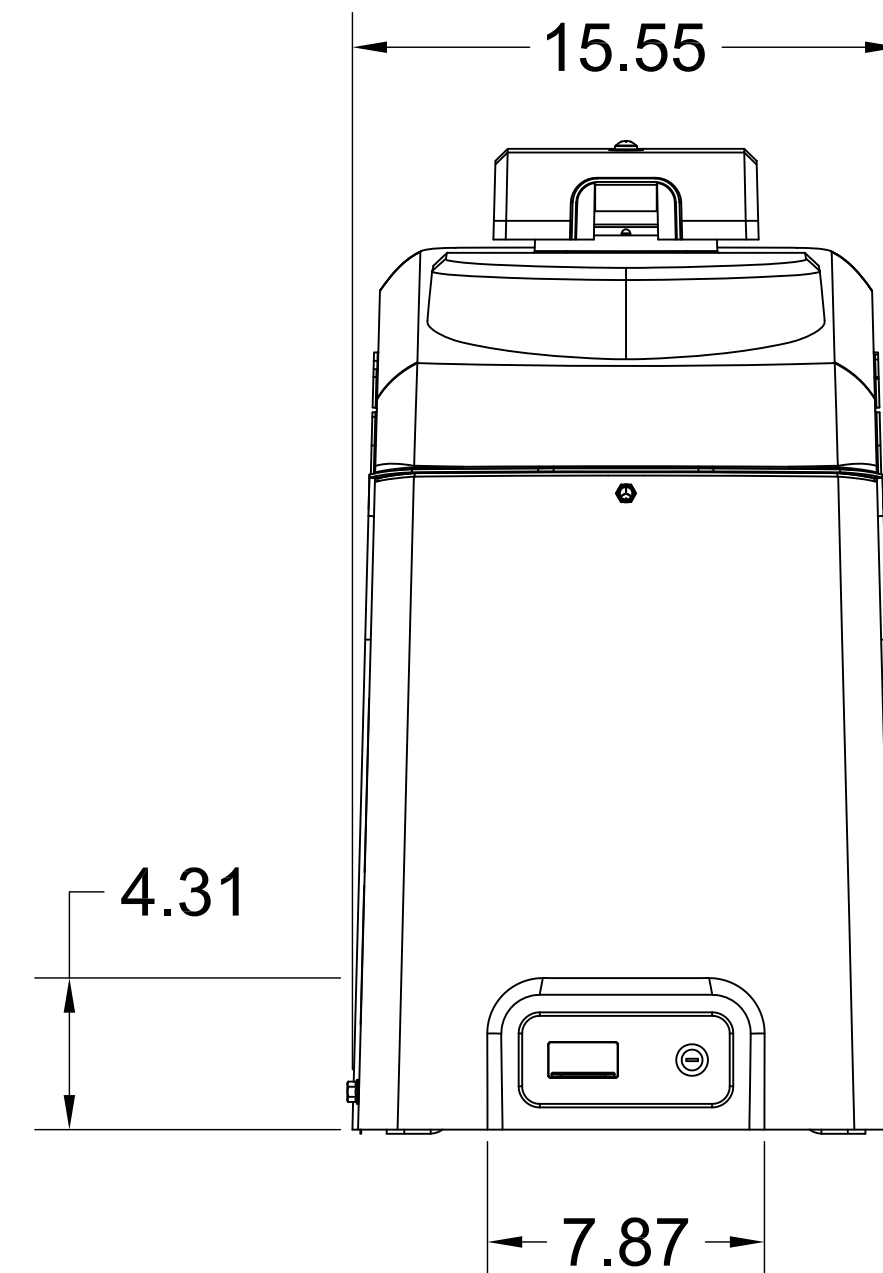

TOP VIEW

LEFT VIEW

FRONT VIEW

RIGHT VIEW

BOTTOM VIEW

(CSW24U) 24VDC HIGH-TRAFFIC COMMERCIAL SWING GATE OPERATOR

		300 WINDSOR DR. OAK BROOK, IL 60523 PHONE: (630) 418-6516 FAX: (630) 516-7059
DRW. BY: B. MOFFETT DATE: 07/10/2019 TITLE: CSW24U SWING GATE OPERATOR CAD FILE: -	REVISION: SCALE: NTS	SHEET NO: 1/1