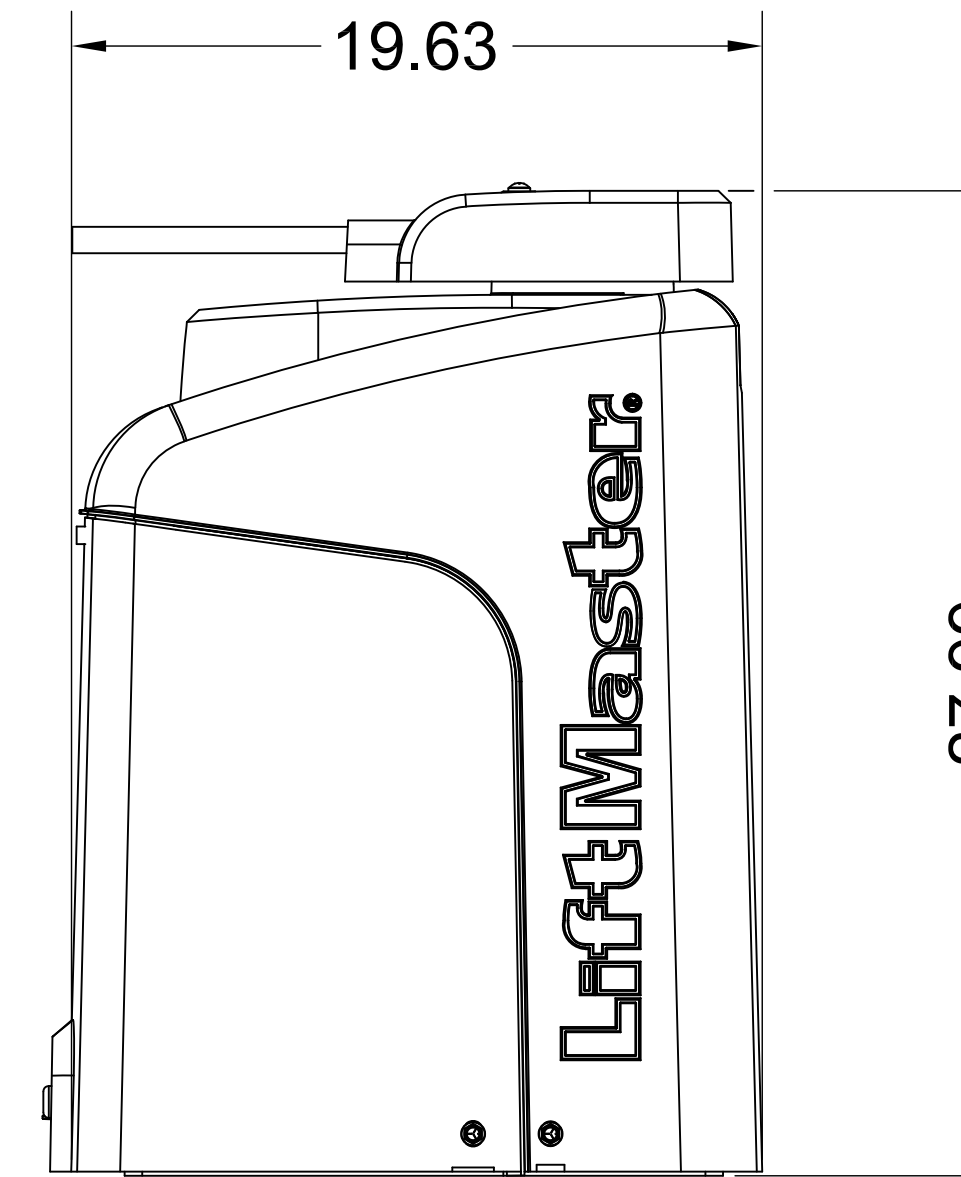

TOP VIEW

LEFT VIEW

FRONT VIEW

RIGHT VIEW

BOTTOM VIEW

(CSW24U) 24VDC HIGH-TRAFFIC COMMERCIAL SWING GATE OPERATOR

		300 WINDSOR DR. OAK BROOK, IL 60523 PHONE: (630) 418-6516 FAX: (630) 516-7059
DRW. BY: B. MOFFETT DATE: 07/10/2019 TITLE: CSW24U SWING GATE OPERATOR CAD FILE: -	REVISION: SCALE: NTS	SHEET NO: 1/1